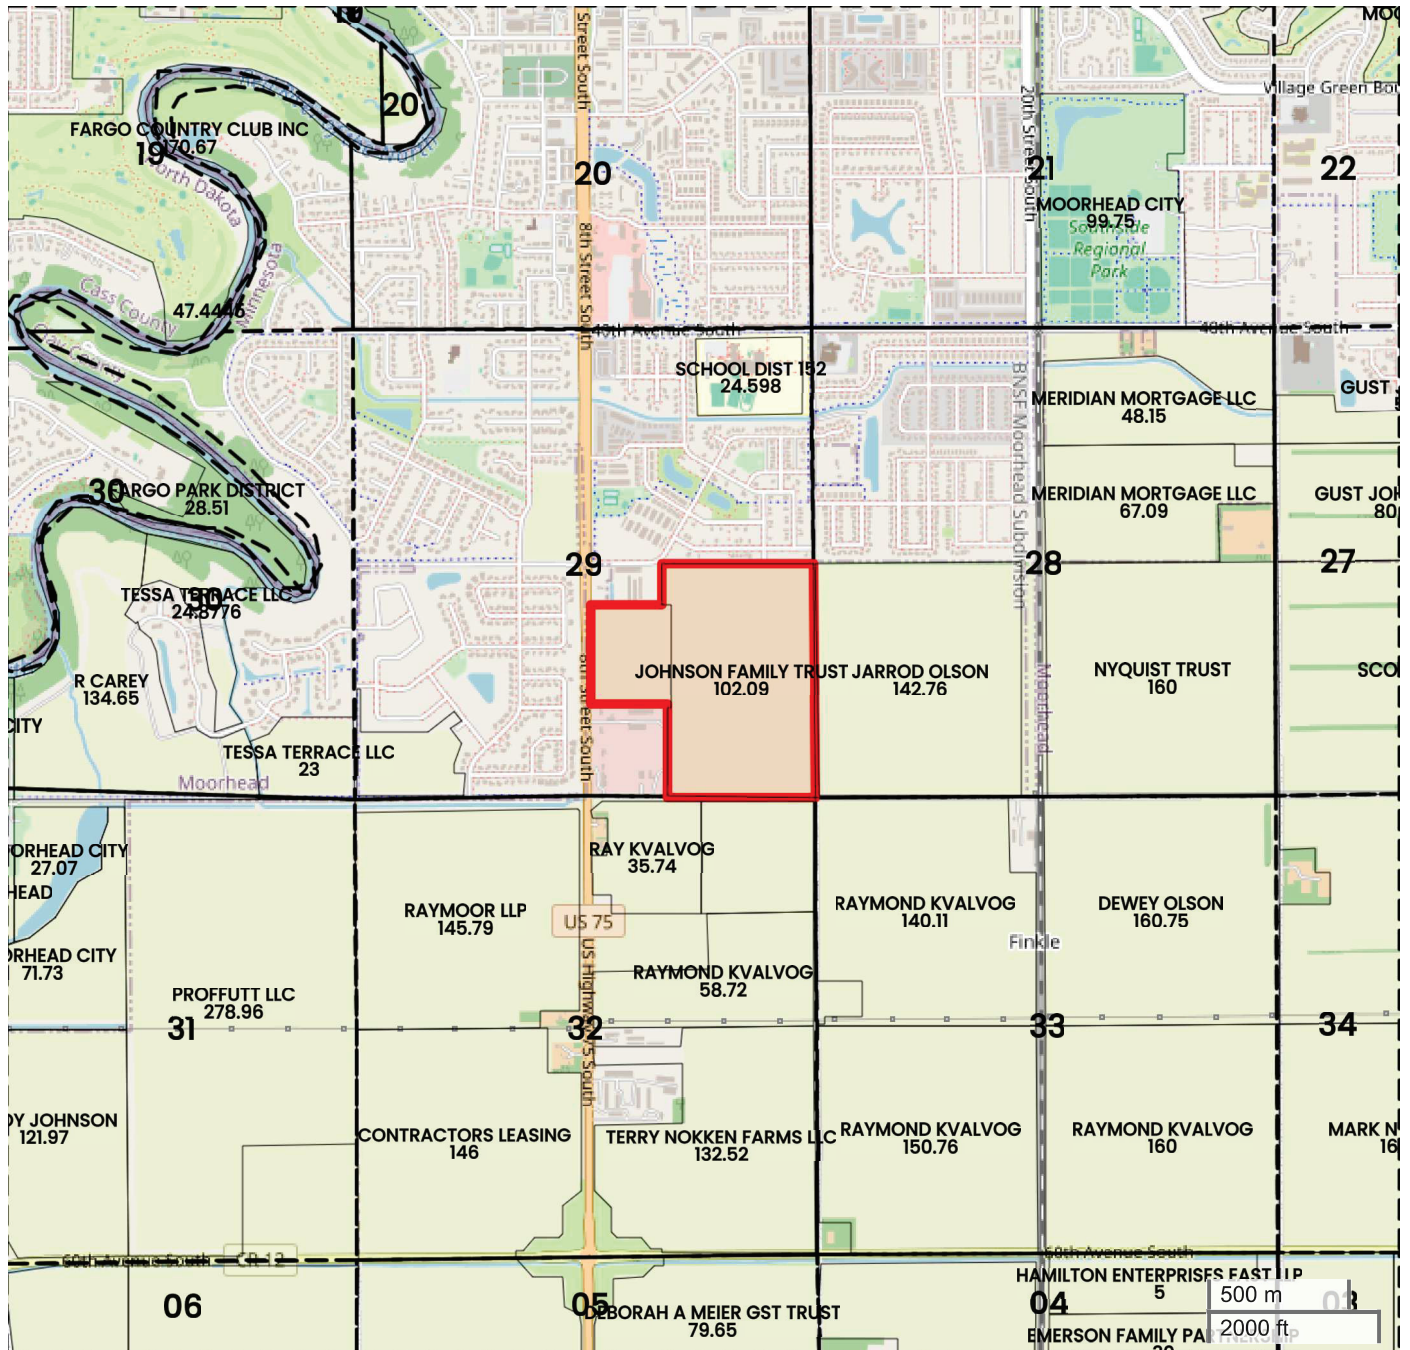

127.27 ACRES OWNED WITH GROUP

PLAT MAP

Center: 46.822084, -96.762428

29-139N-48W
Moorhead Township
Clay County, MN

FarmWorth, LLC makes no warranties, express or implied, regarding the accuracy of any information provided through FarmWorth.com. User is solely responsible for independently verifying all information prior to use and waives any claims against FarmWorth, LLC arising from inaccuracies in such information.